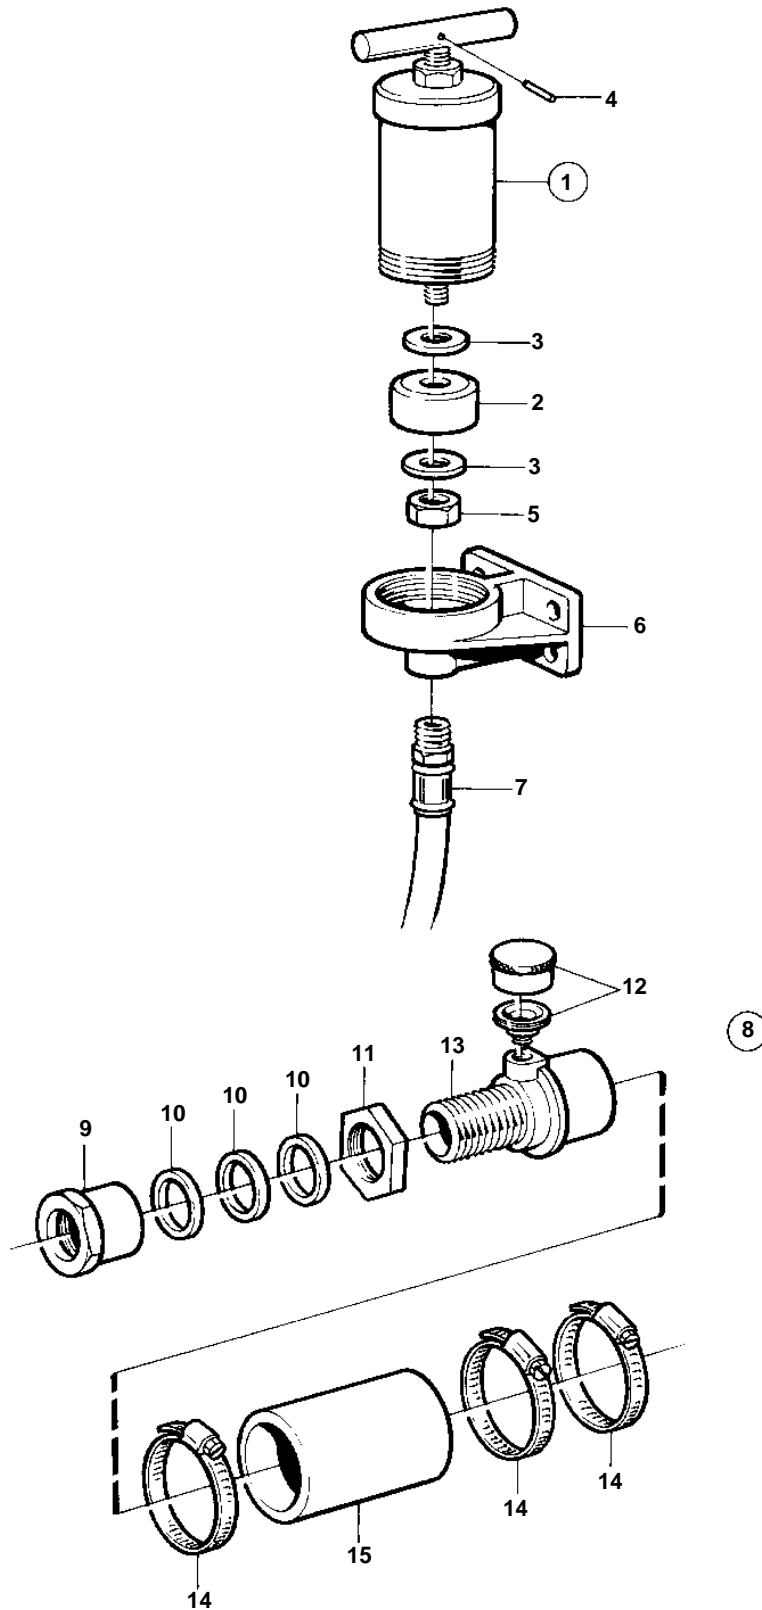

COMMON

COMMON

REF	PART NO.	QTY	DESCRIPTION	NOTES
1	827184	1	Grease press	
2	815579	1	• Leather cuff	
3	948087	2	• Washer	
4		1	• Pin	
5	950354	1	• Lock nut	
6		1	• Retainer	
7	833842	1	Hose	
8	859013	1	Stuffing box	D=30mm
9		1	• Nut	
10	859006	3	• Box gasket	
	859007	3	• Box gasket	
11		1	• Nut	
12	914138	1	• Grease cup	
13		1	• Stuffing box	
14	961674	3	• Clamp	
15	825673	X	• Hose	D=30mm